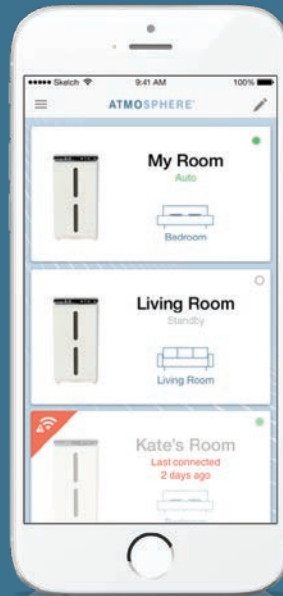

Multiple Devices

- » Control and monitor more than one unit