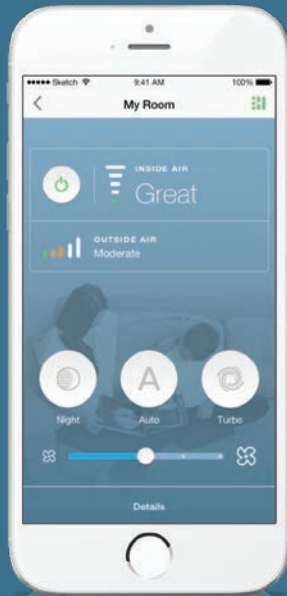

# Monitor and manage your room's air from anywhere.

The Atmosphere Connect™ app is custom designed for the Atmosphere Sky™ Air Treatment System, and it's available on Apple®, Android® and Google® app stores.

**Quality of air is quality of life.**

ATMOSPHERE  SKY™

Exclusively from 

# Control and monitor your unit from anywhere

with the Atmosphere Connect™ app on your phone

## Remote Control

- » Turn the unit on/off
- » Change fan speed and mode
- » Check room air quality