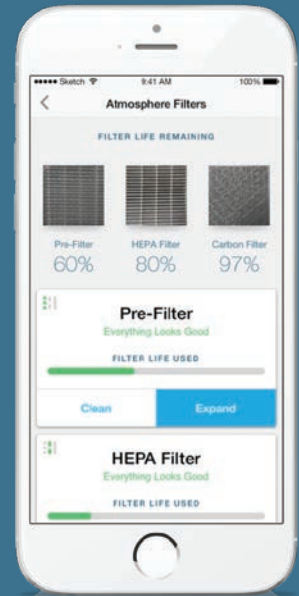

## Remote Control

- » Turn the unit on/off
- » Change fan speed and mode
- » Check room air quality

## Air Quality

- » Track 24-hour indoor air quality
- » Review indoor air quality history

## Multiple Devices

- » Control and monitor more than one unit