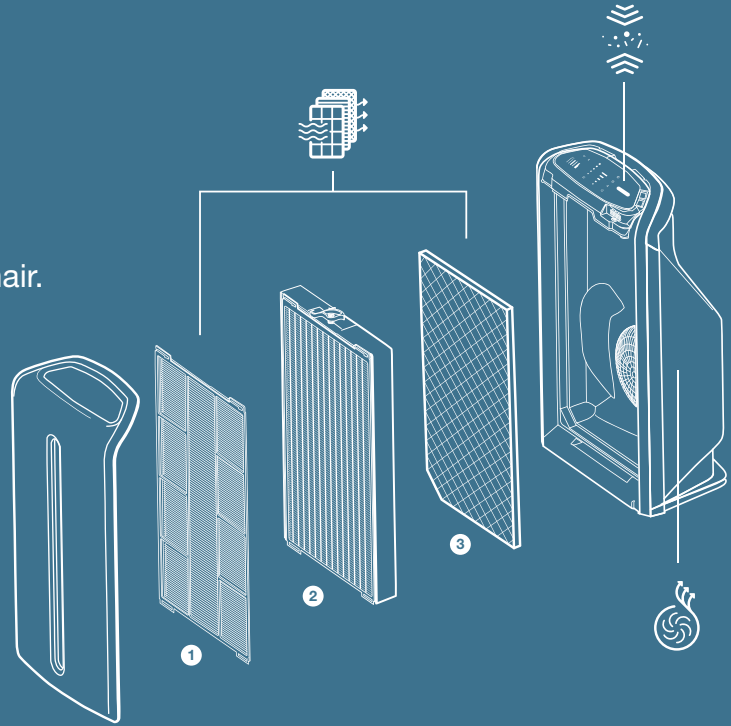

Inteliflow

The Atmosphere Sky™ Air Treatment System uses Inteliflow, a unique air circulation system that sets a new standard for indoor air quality.

PARTICLE SENSOR

Continuously monitors room air quality when the unit is on.

3-STAGE FILTRATION

1. Pre-Filter

Captures large, airborne fibers and hair.

2. HEPA Filter

Removes small particles such as allergens, bacteria, mold, viruses, and fungi.

3. Carbon Filter

Reduces formaldehyde, dioxin, and ozone, as well as odors from cooking, smoke, and pets.

OPTIMIZED AIR PATH

Unique motor housing for optimized air flow.

Effectively removes 99.99% of particles down to .007 microns from air passing through the unit.

ATMOSPHERE SKY™

ATMOSPHERE  SKY™

©2017 Altacor Inc. S39302ENA